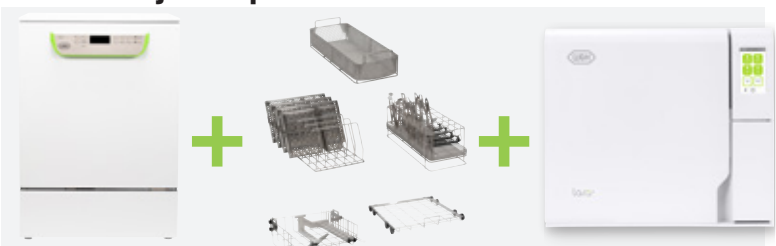

Teon + Injectorpack + LaraXL

Teon + Injectorpack + LaraXL
REF 19860010 + REF 19933110 + REF 19721440

€ 18.495,-
€ 15.895,-

Pictures are for illustrative purposes only. Additional equipment and accessories shown are not included as standard.

22.02.2023
Subject to alterations

W&H Benelux | Reepkenslei 44, B-2550 Kontich

t +32 (0)475 51 63 63 | office.benelux@wh.com | wh.com

all prices excl. VAT